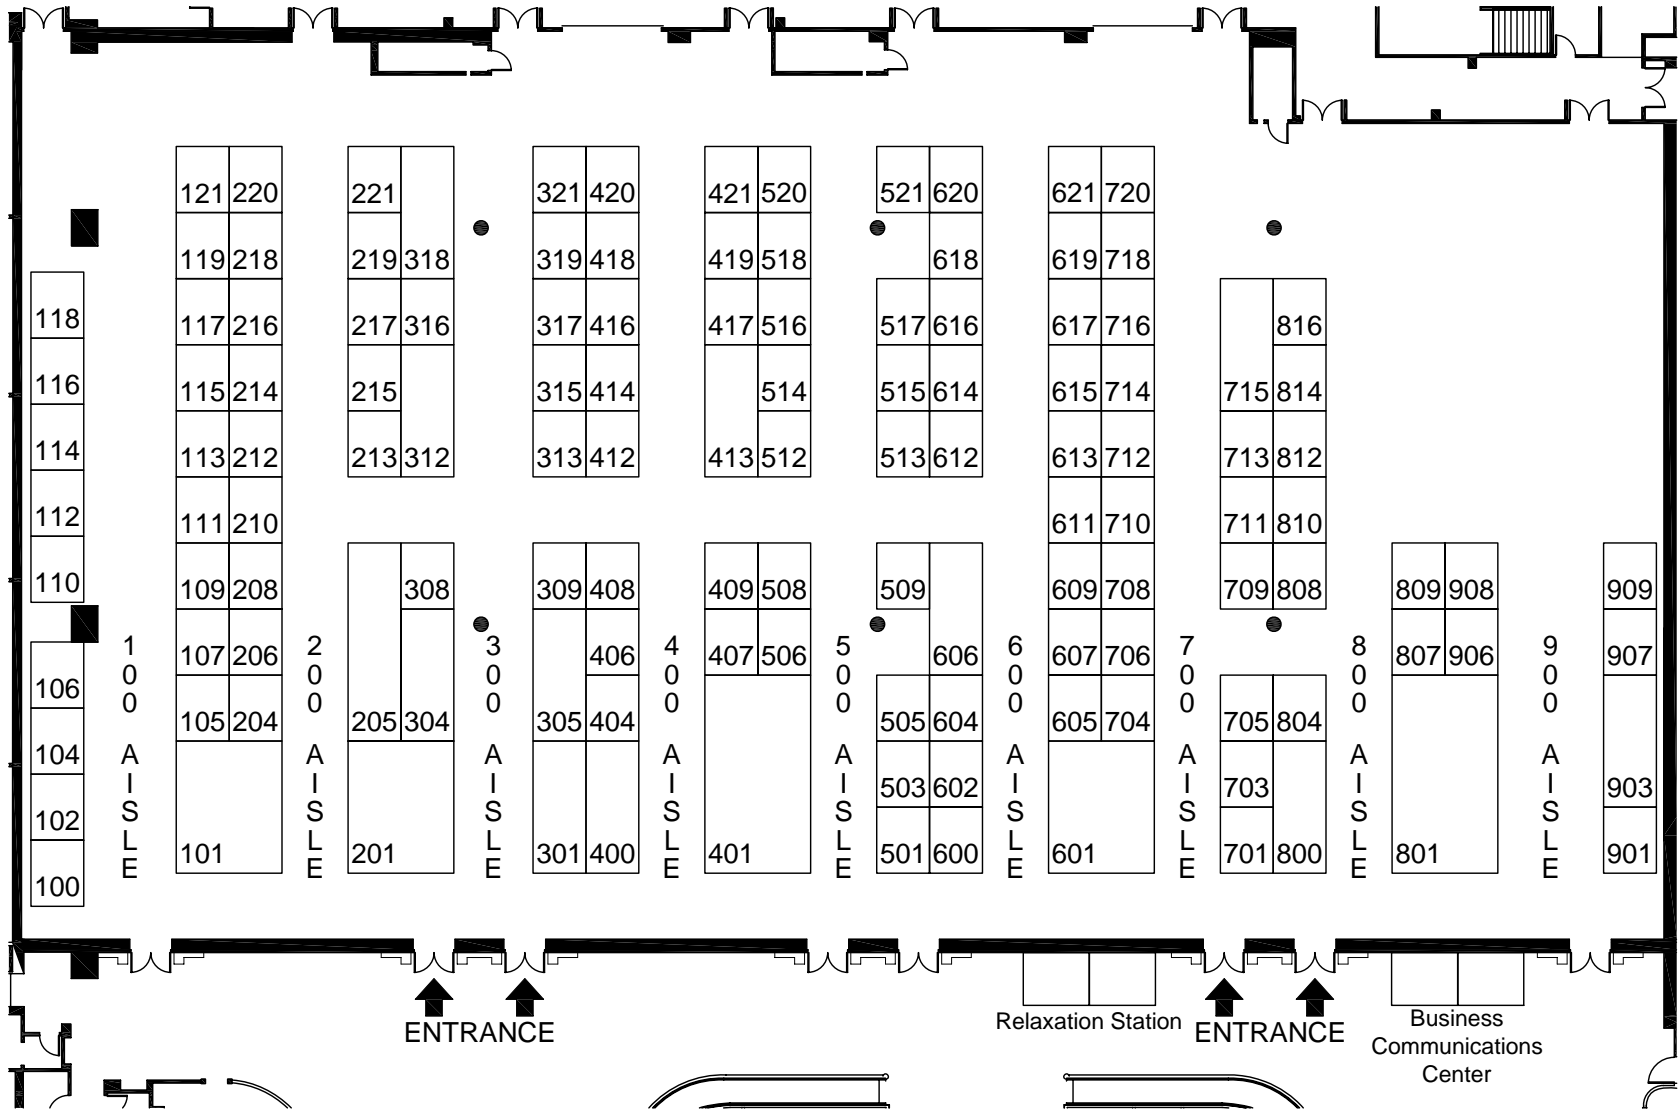

SERVICING EXPO 2007

FEBRUARY 20-23, 2007

MANCHESTER GRAND HYATT SAN DIEGO
 GROUND FLOOR - DOUGLAS PAVILION
 SAN DIEGO, CA

ALL BOOTHS 8'x10' UNLESS OTHERWISE NOTED.